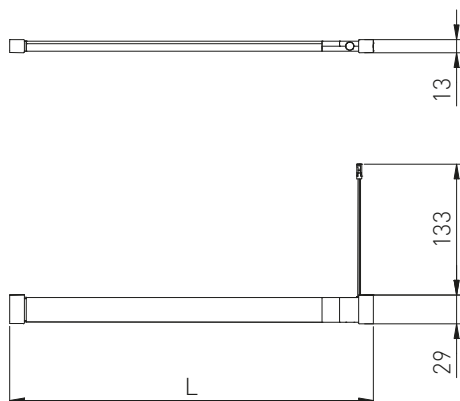

Folder icon	L (mm)
LD-CLARI50NW2SR-80	463
LD-CLARI50WW2SR-80	
LD-CLARI60NW2SR-80	563
LD-CLARI60WW2SR-80	
LD-CLARI80NW2SR-80	763
LD-CLARI80WW2SR-80	
LD-CLARI100NW2SR-80	963
LD-CLARI100WW2SR-80	
LD-CLARI120NW2SR-80	1163
LD-CLARI120WW2SR-80	